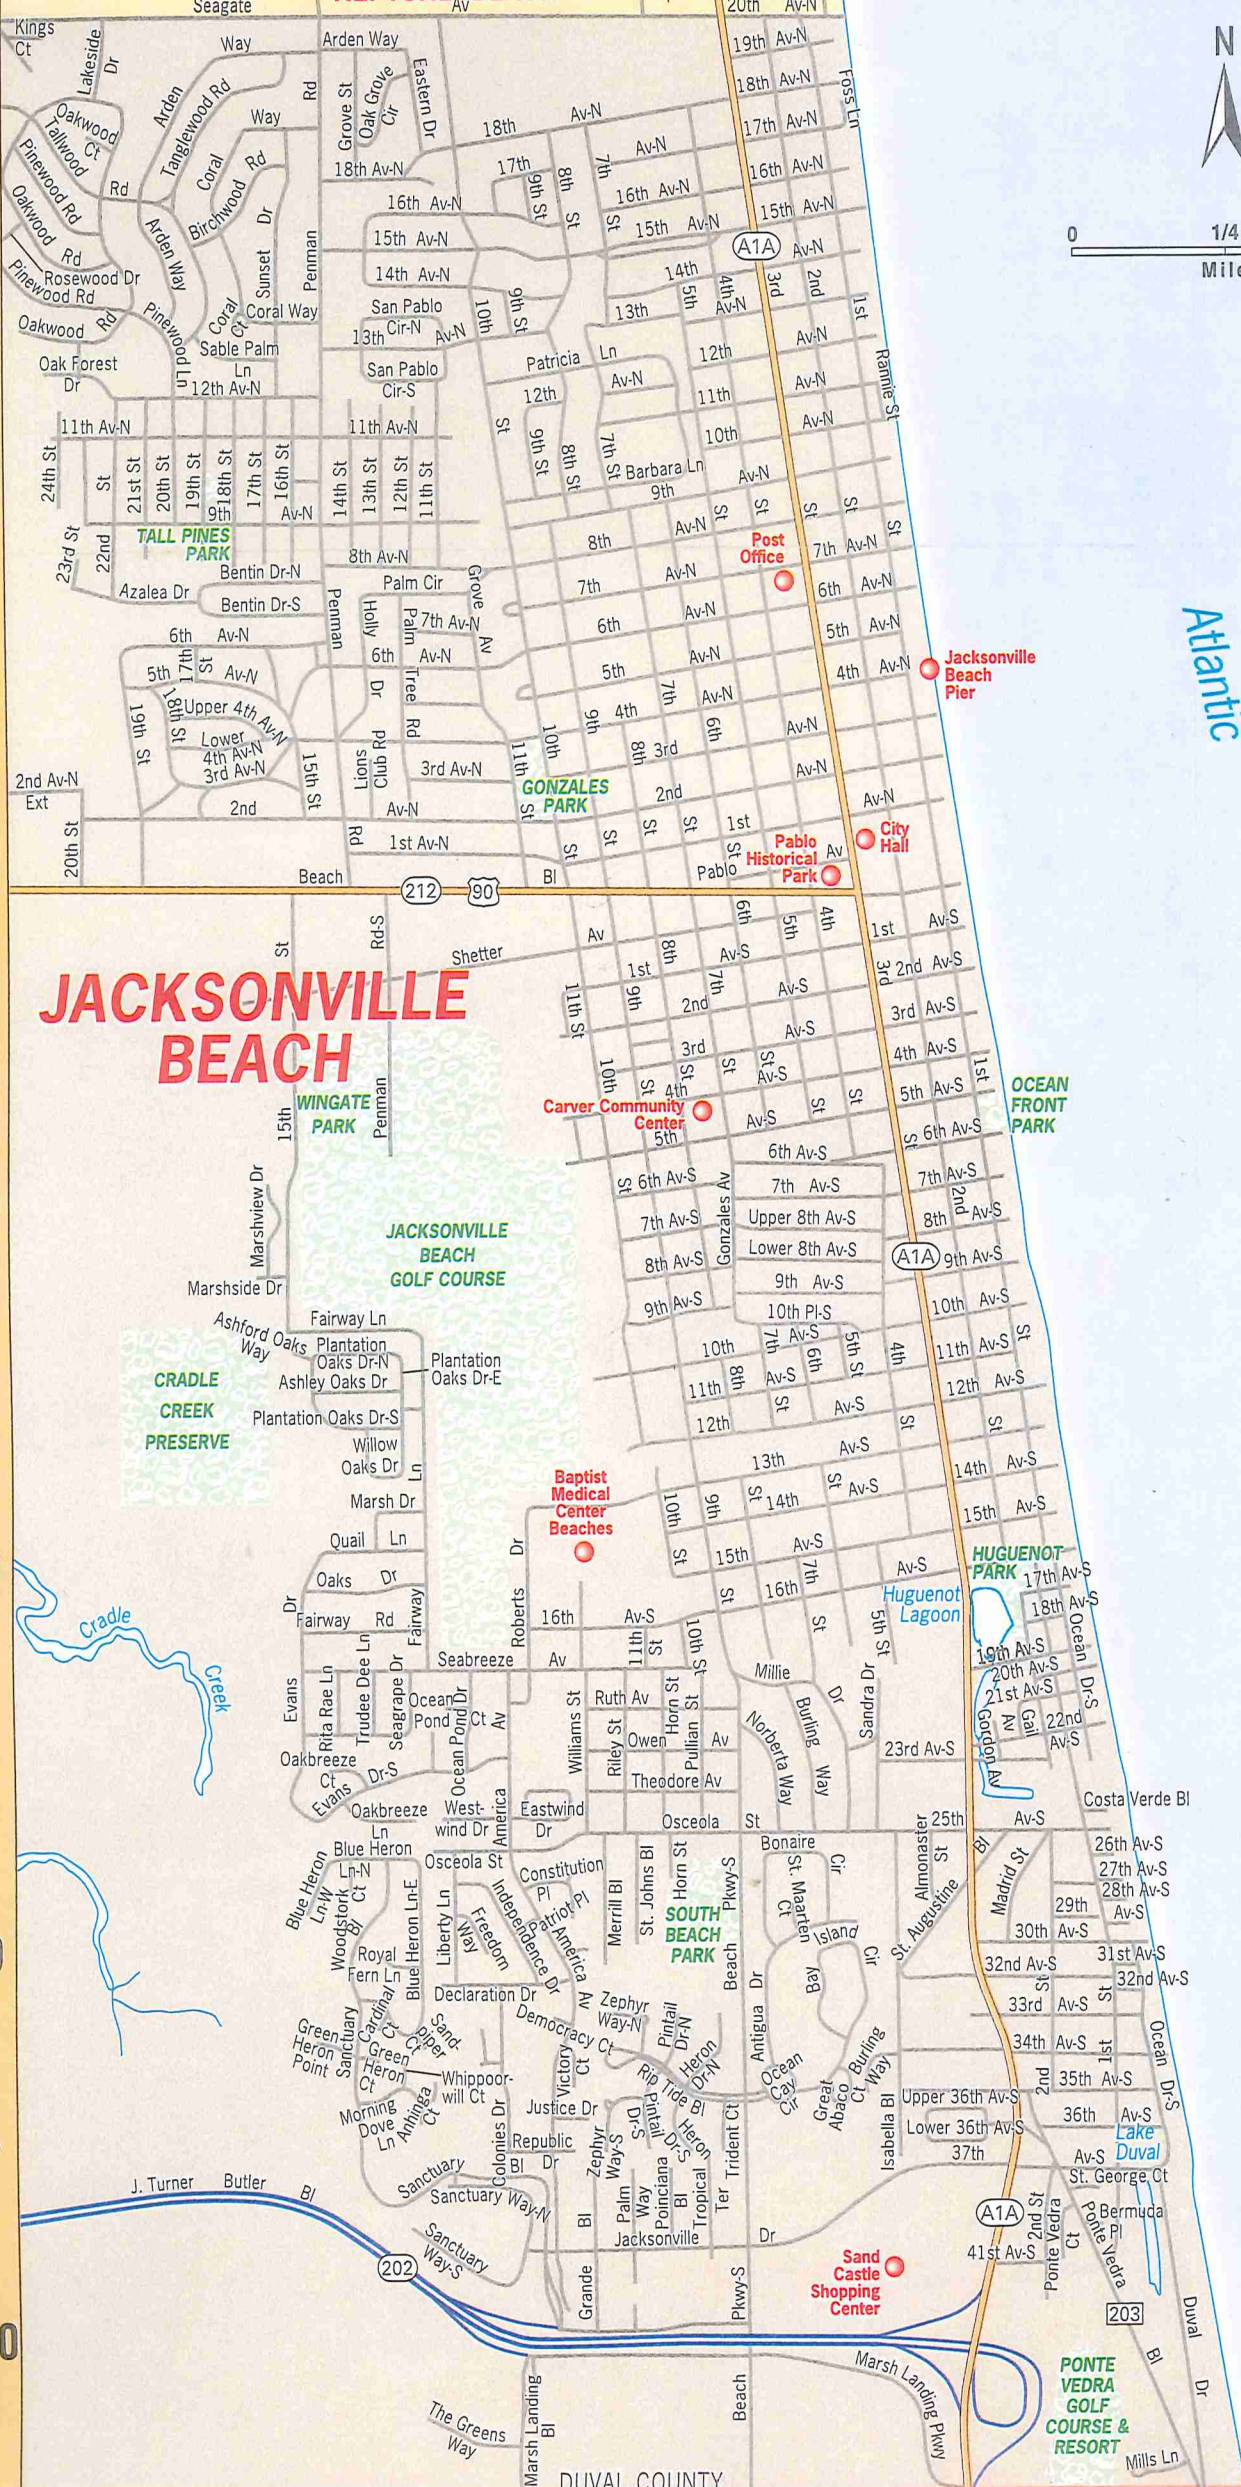

NEPTUNE BEACH

4
5
6
7
8
9
10

0 1/4 1/2
Mile

JACKSONVILLE BEACH

Atlantic

Ocean

DUVAL COUNTY